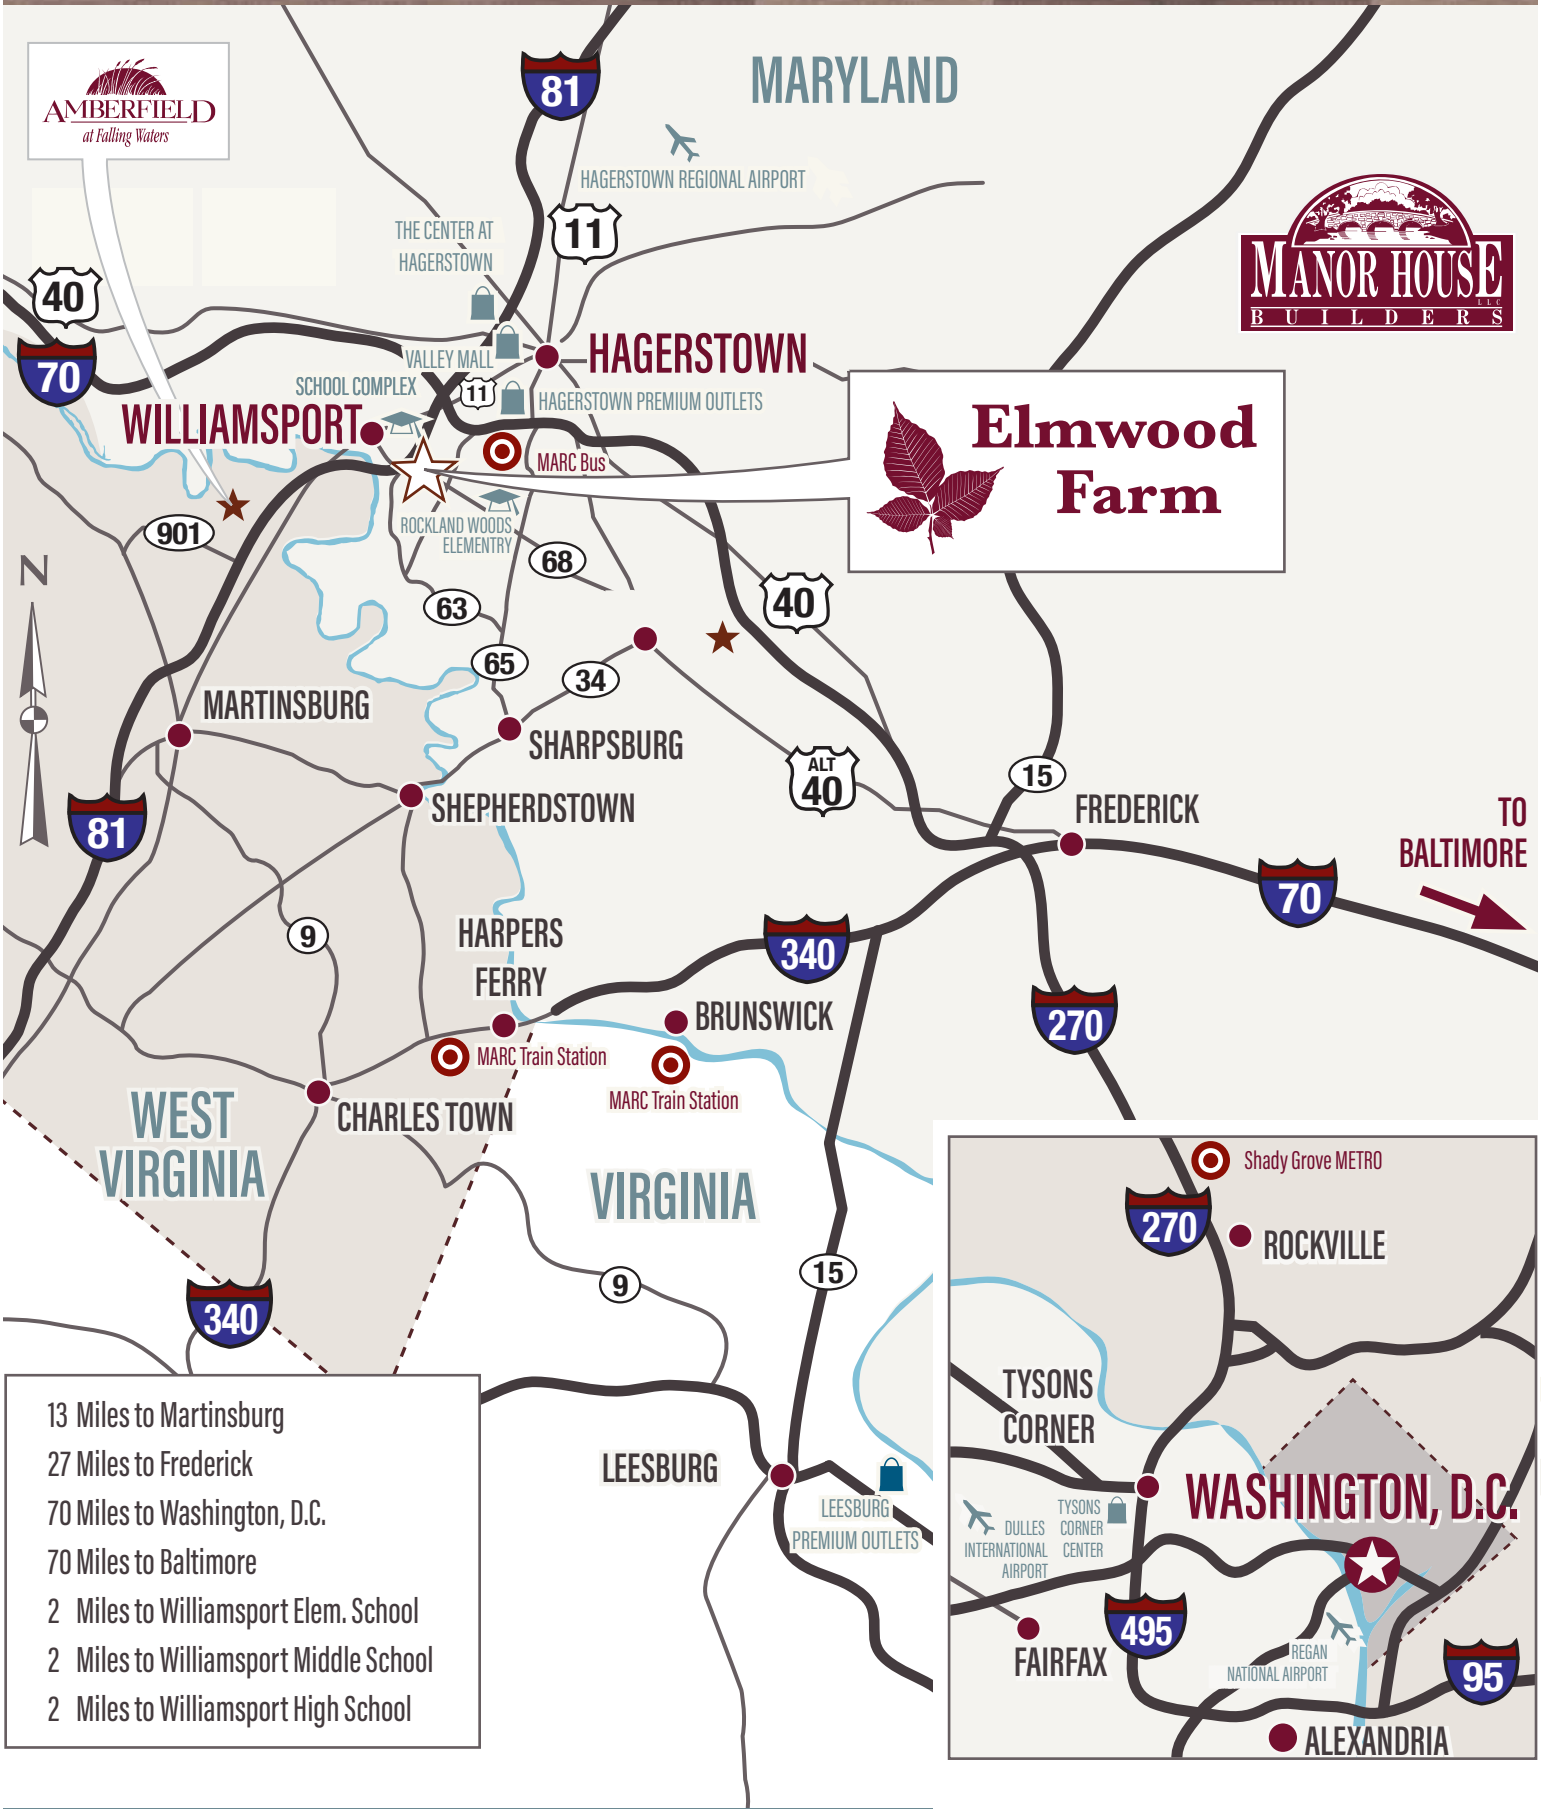

MARYLAND

# Elmwood Farm

- 13 Miles to Martinsburg
- 27 Miles to Frederick
- 70 Miles to Washington, D.C.
- 70 Miles to Baltimore
- 2 Miles to Williamsport Elem. School
- 2 Miles to Williamsport Middle School
- 2 Miles to Williamsport High School