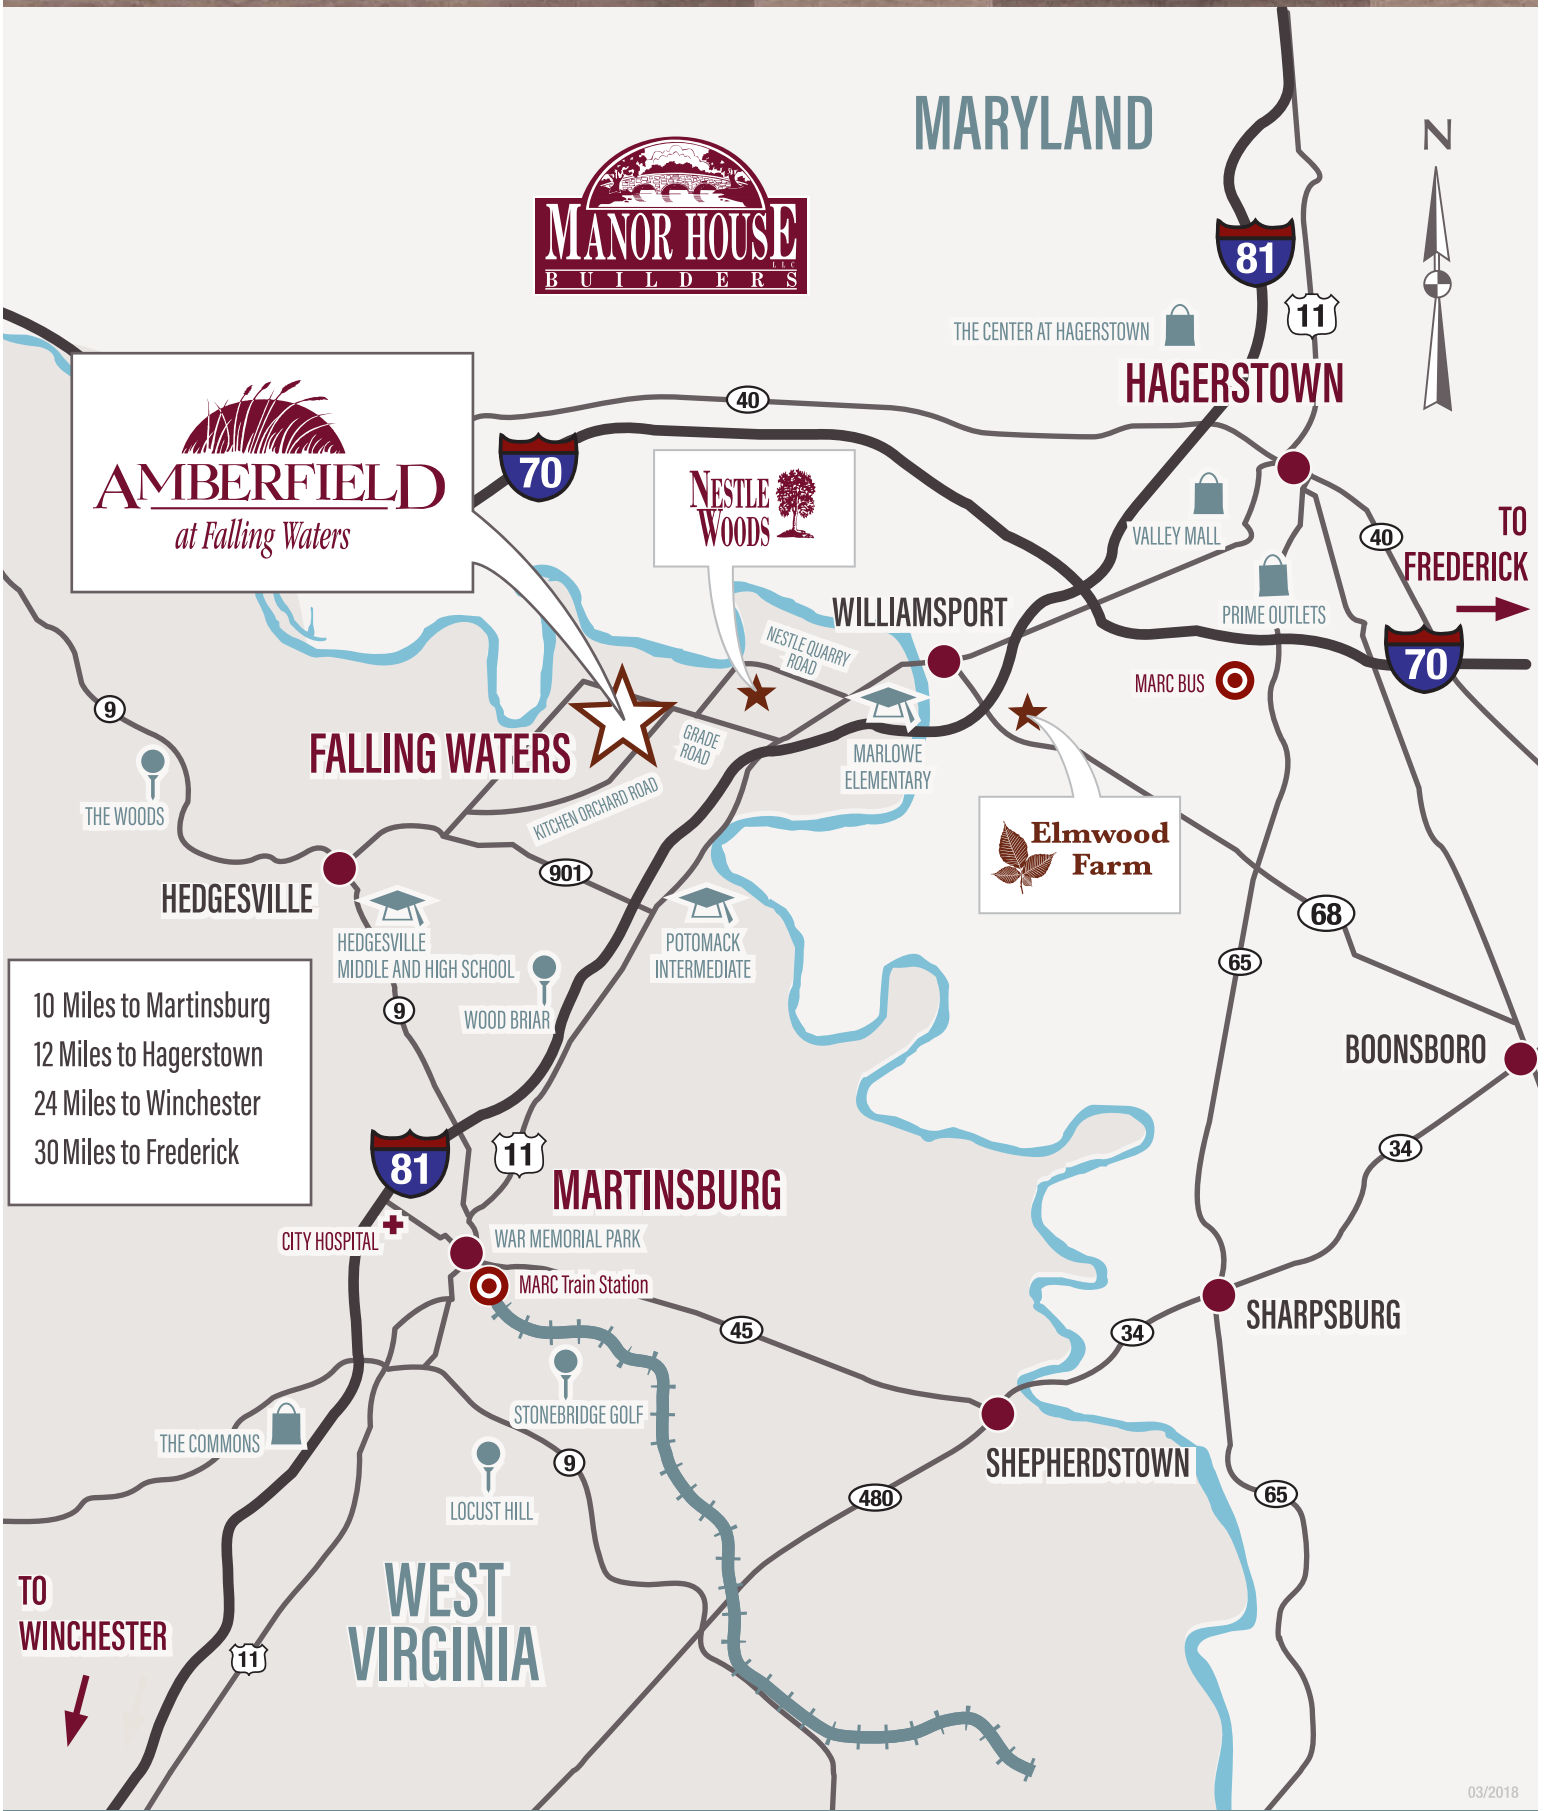

MARYLAND

**AMBERFIELD**  
*at Falling Waters*

**NESTLE WOODS**

**Elmwood Farm**

10 Miles to Martinsburg  
12 Miles to Hagerstown  
24 Miles to Winchester  
30 Miles to Frederick

03/2018