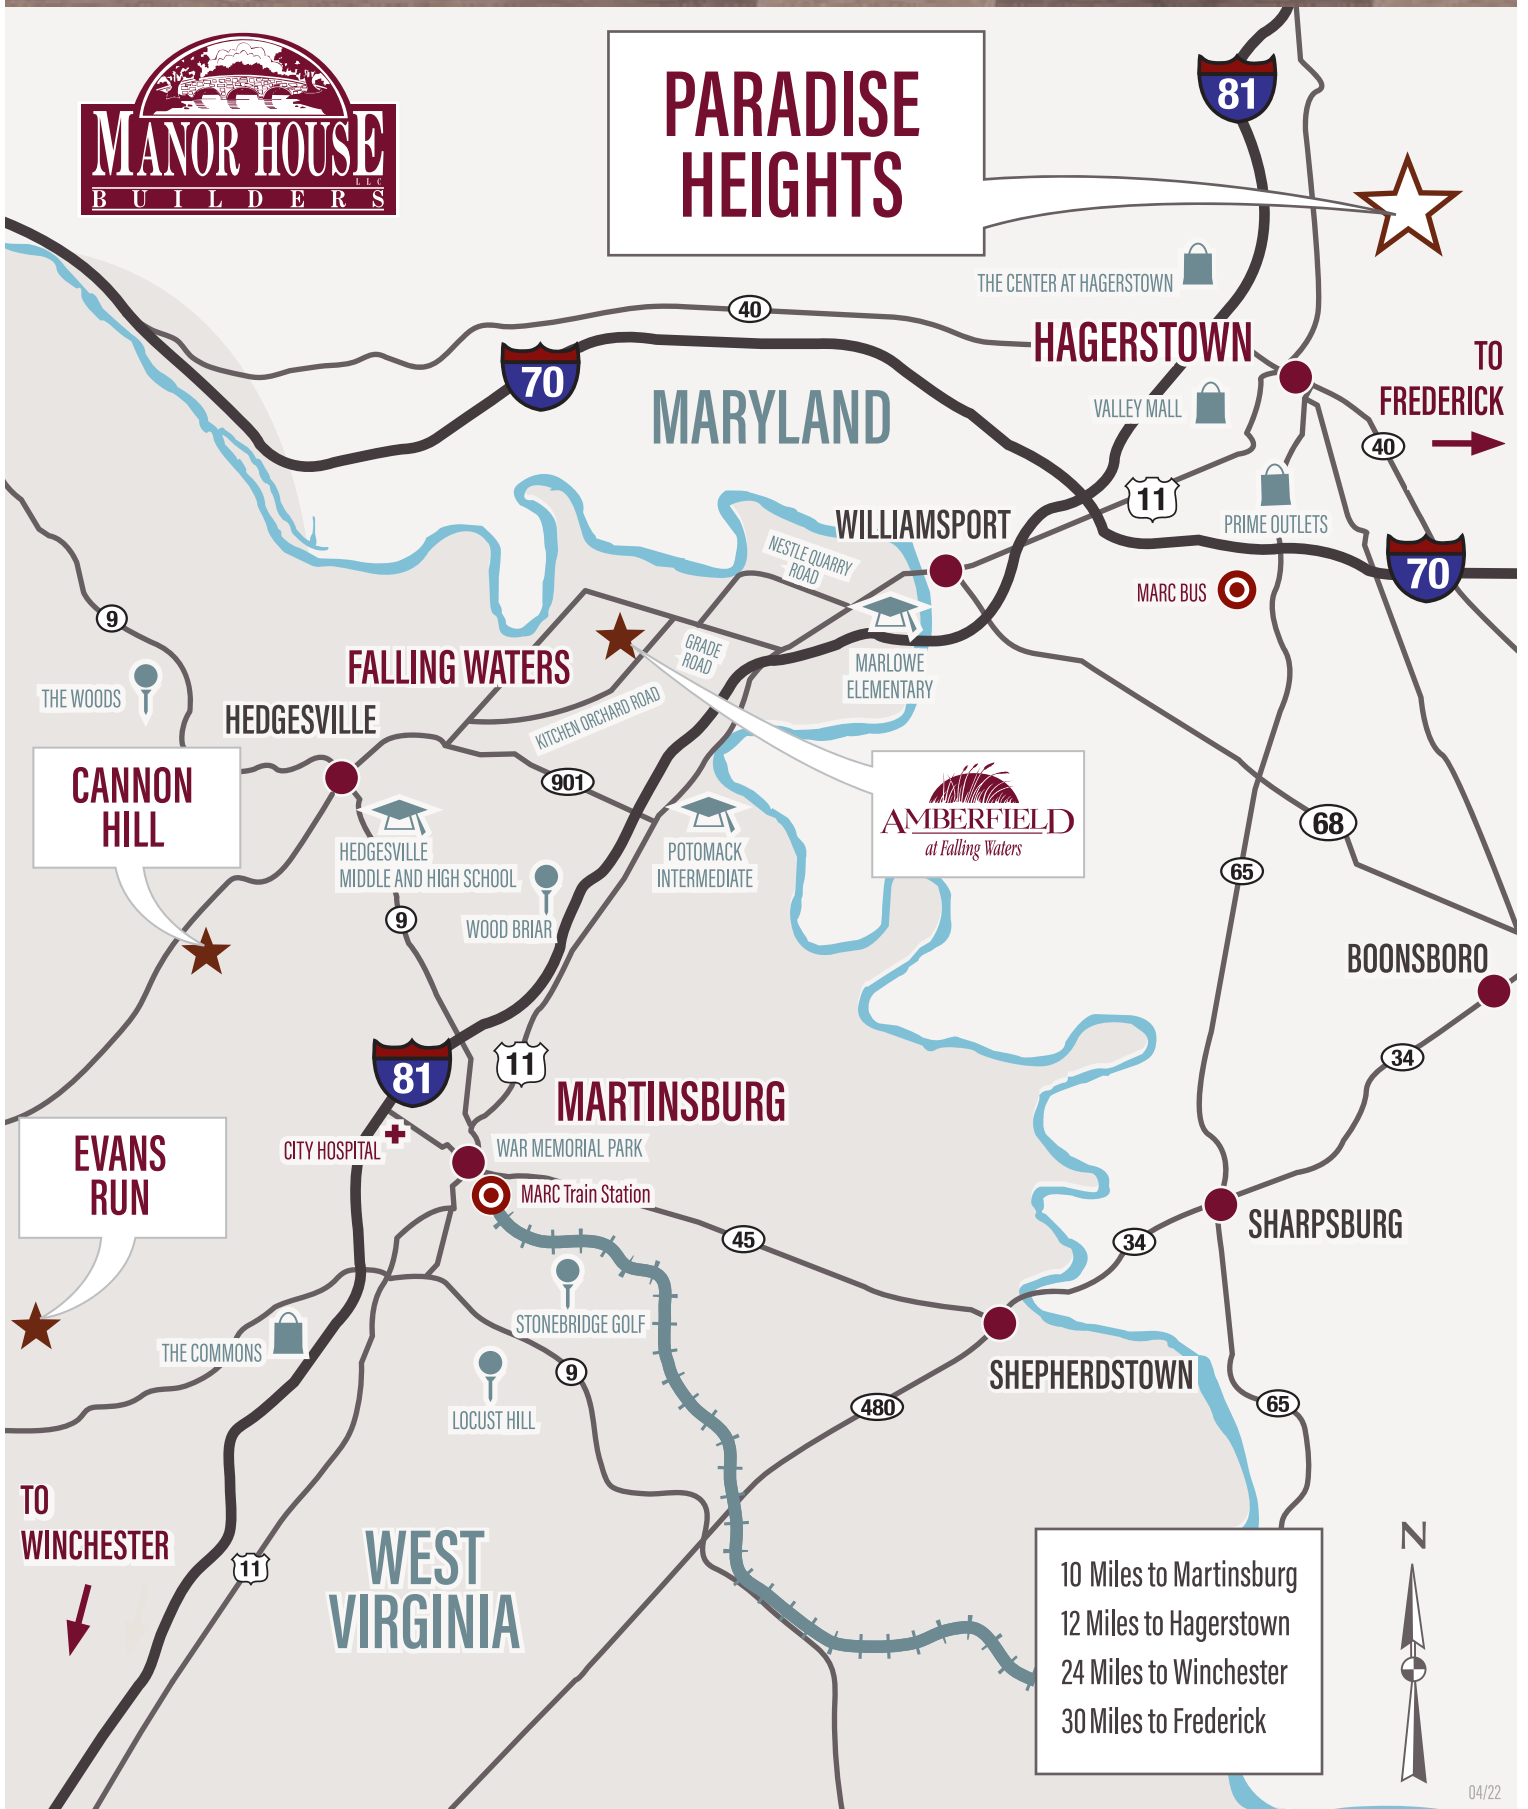

# PARADISE HEIGHTS

10 Miles to Martinsburg  
12 Miles to Hagerstown  
24 Miles to Winchester  
30 Miles to Frederick

04/22