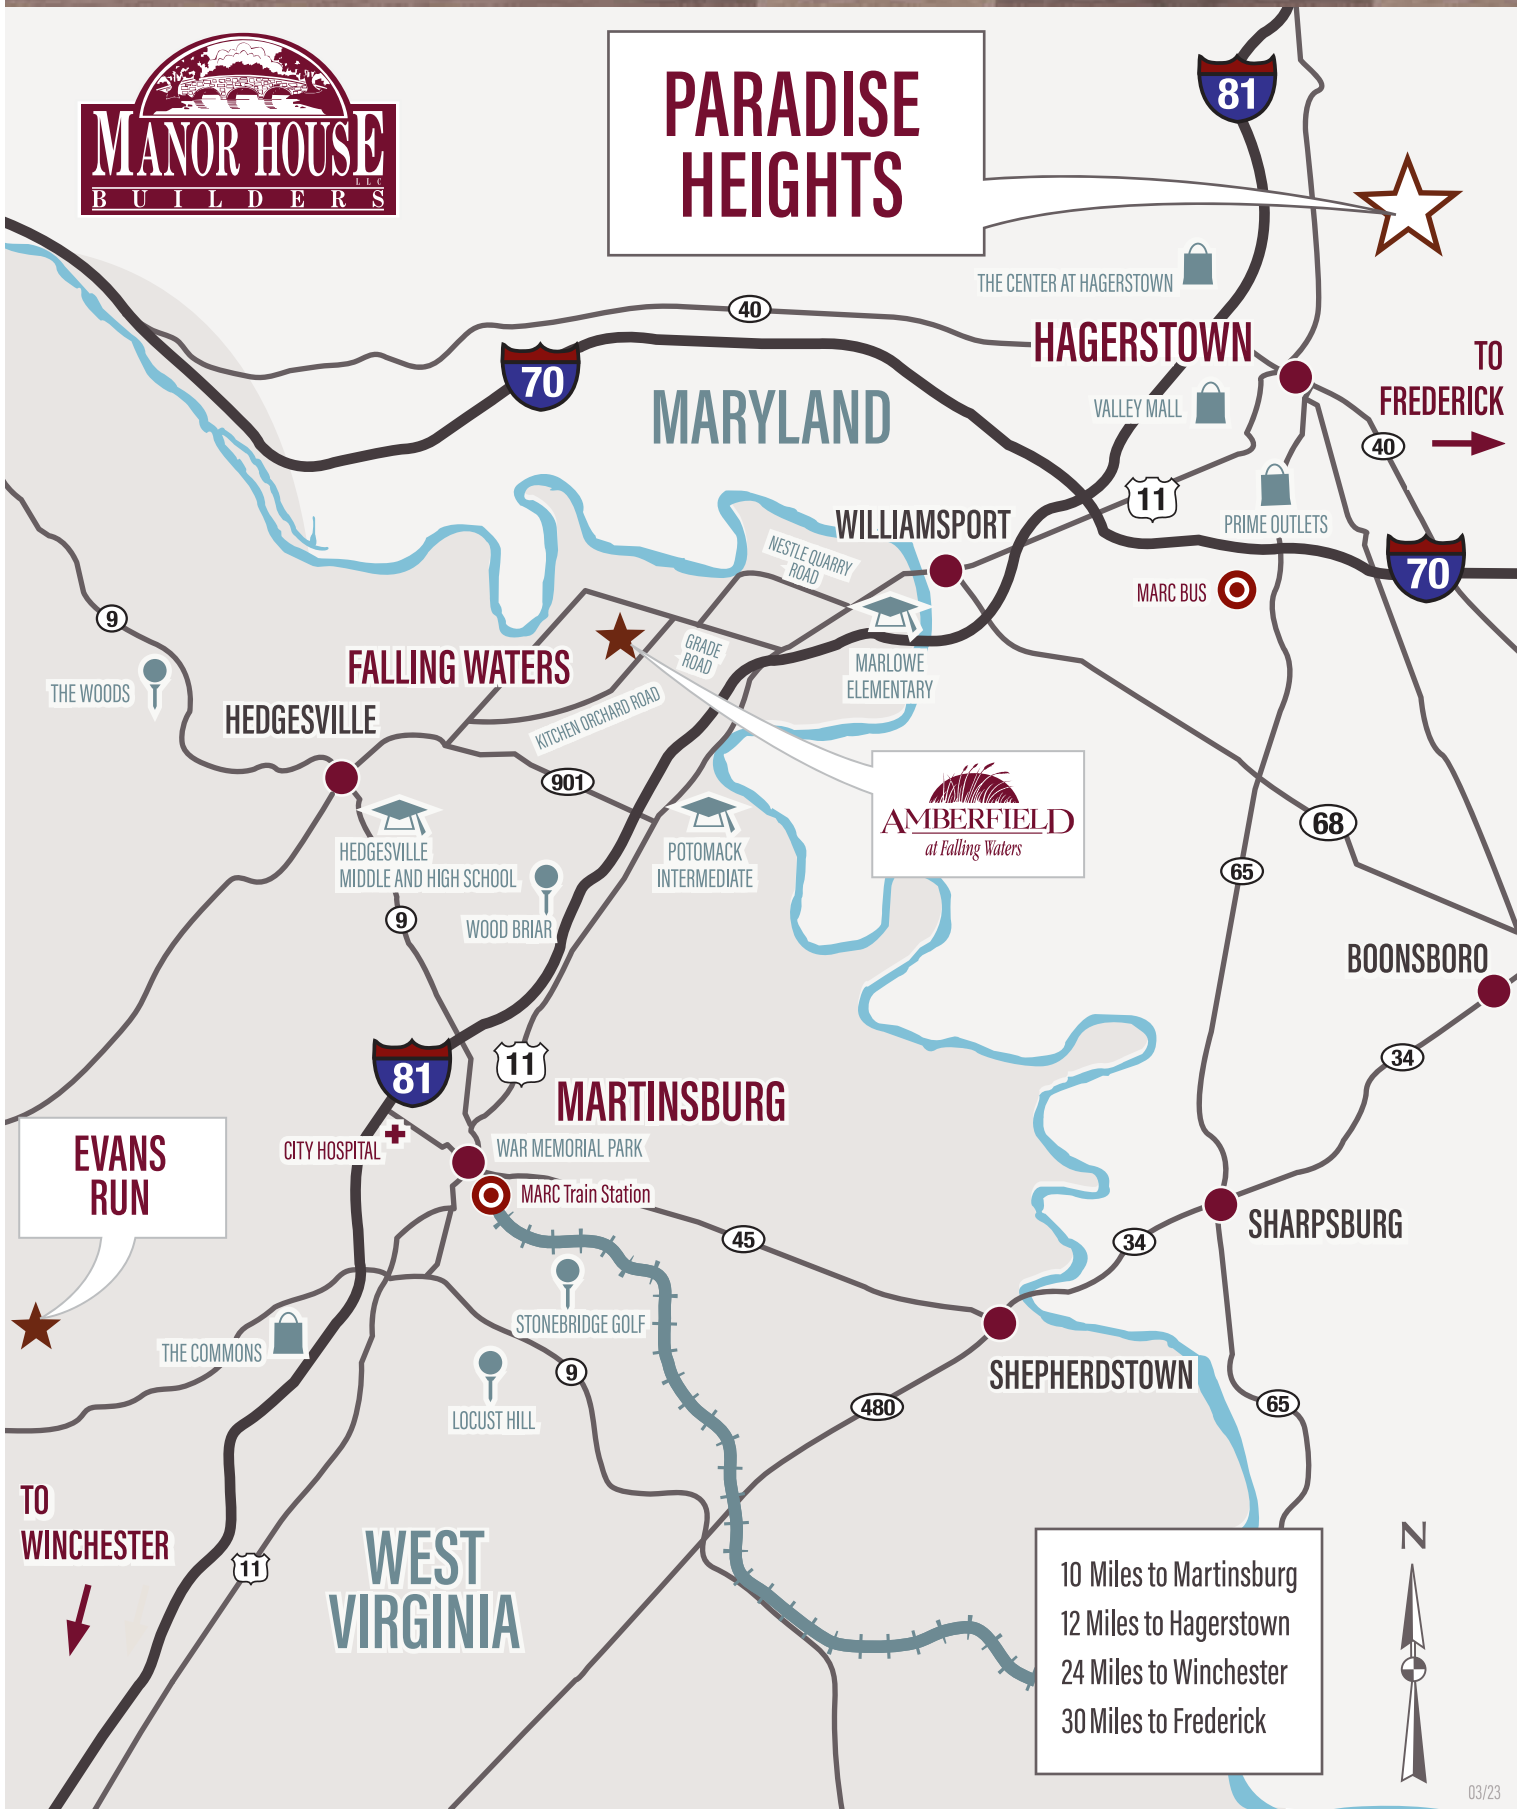

PARADISE HEIGHTS

EVANS RUN

10 Miles to Martinsburg
12 Miles to Hagerstown
24 Miles to Winchester
30 Miles to Frederick

03/23