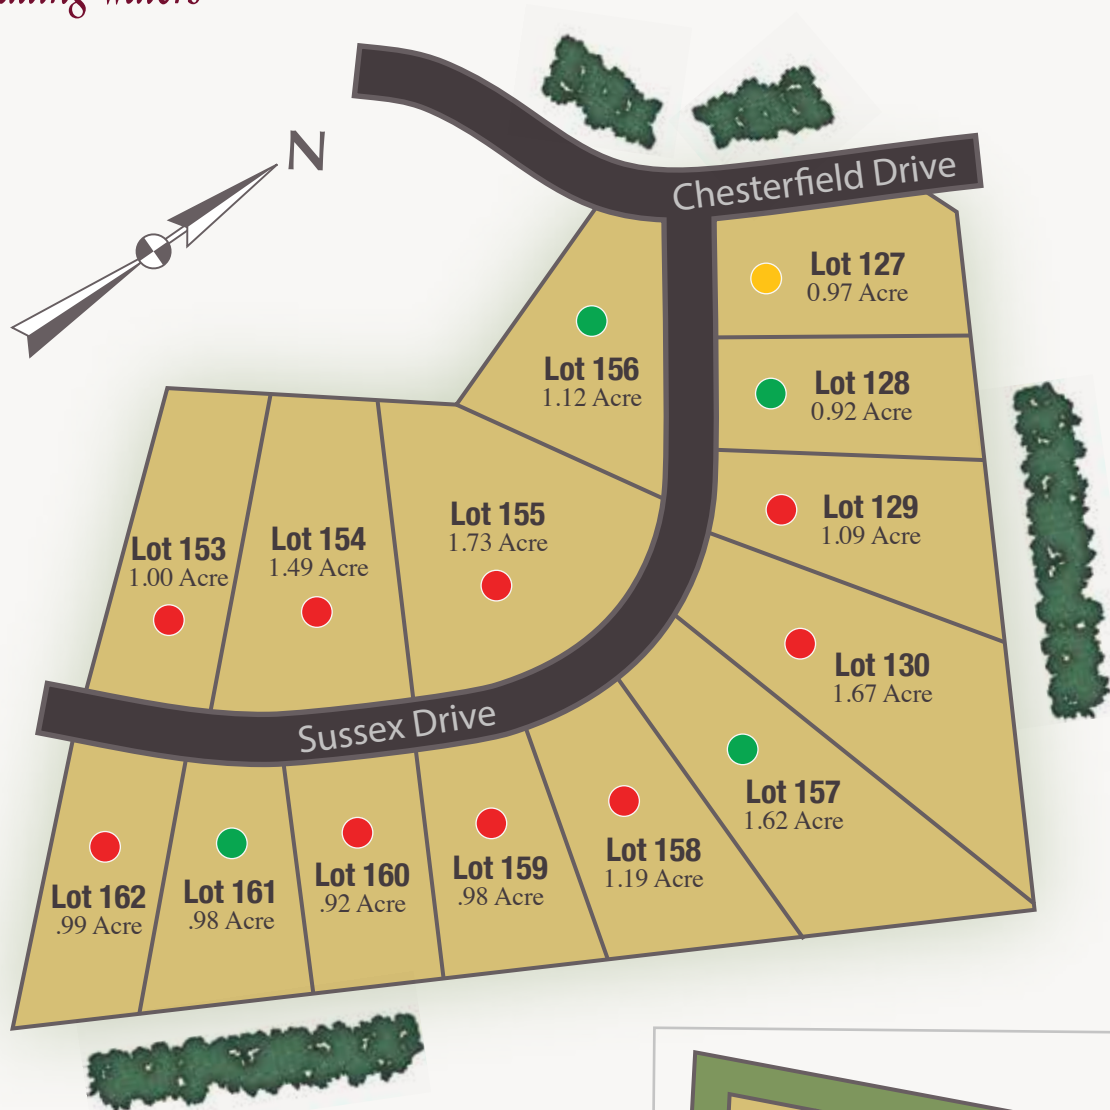

AMBERFIELD

at Falling Waters

PHASE 7A

TREES SHOWN FOR ILLUSTRATIVE PURPOSES ONLY.

- AVAILABLE
- HOLD
- SOLD
- QUICK DELIVERY

1/1/2021

AMBERFIELD

at Falling Waters

PHASE 7B

TREES SHOWN FOR ILLUSTRATIVE PURPOSES ONLY.

● AVAILABLE
 ● HOLD
 ● SOLD
 ● QUICK DELIVERY

9/10/2022