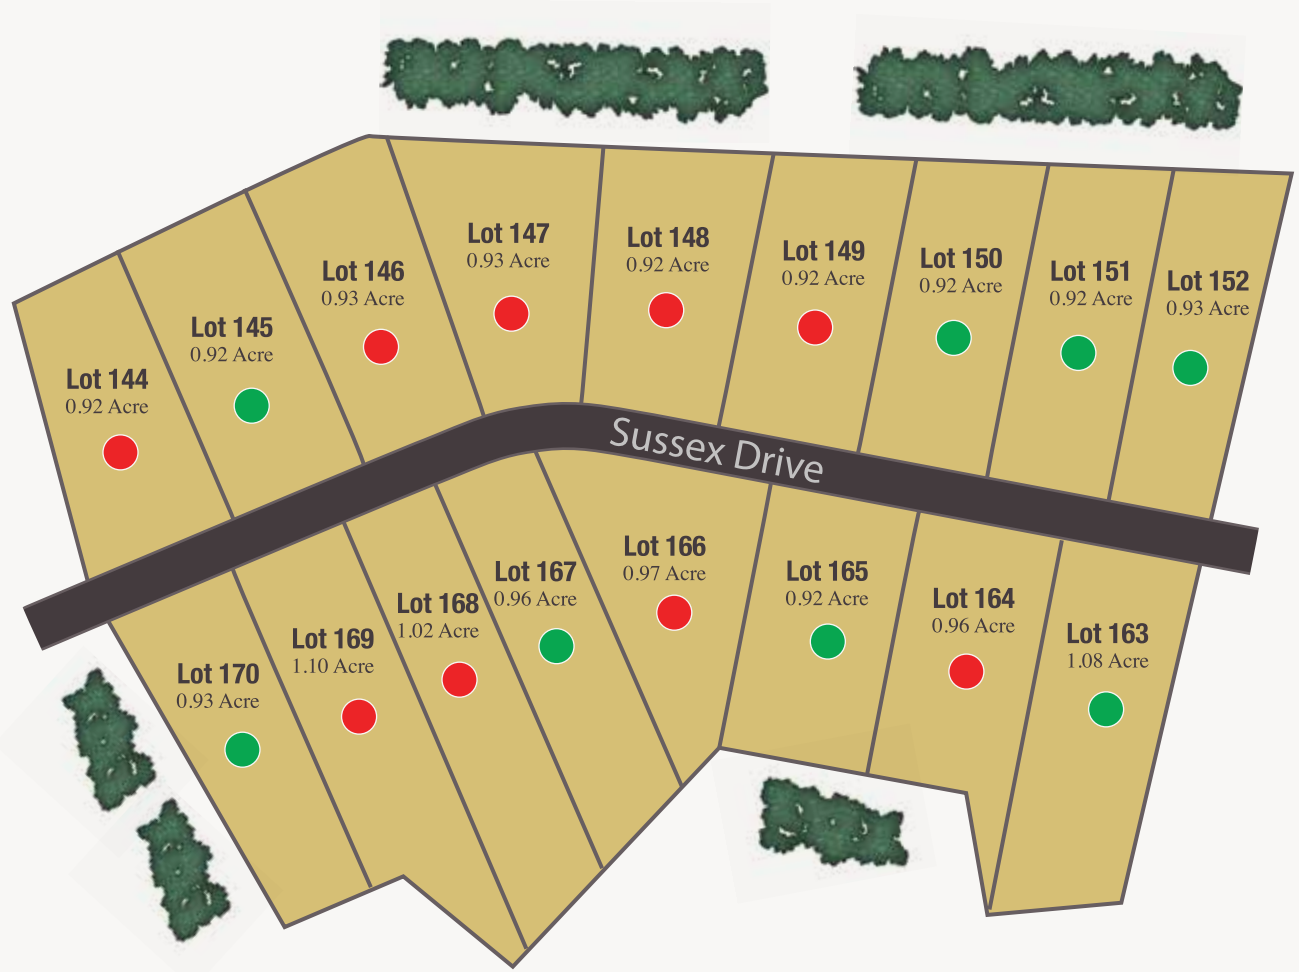

AMBERFIELD

at Falling Waters

PHASE 7A

TREES SHOWN FOR ILLUSTRATIVE PURPOSES ONLY.

- AVAILABLE
- HOLD
- SOLD
- QUICK DELIVERY

1/1/2021

AMBERFIELD

at Falling Waters

PHASE 7B

TREES SHOWN FOR ILLUSTRATIVE PURPOSES ONLY.

● AVAILABLE
 ● HOLD
 ● SOLD
 ● QUICK DELIVERY

9/10/2022