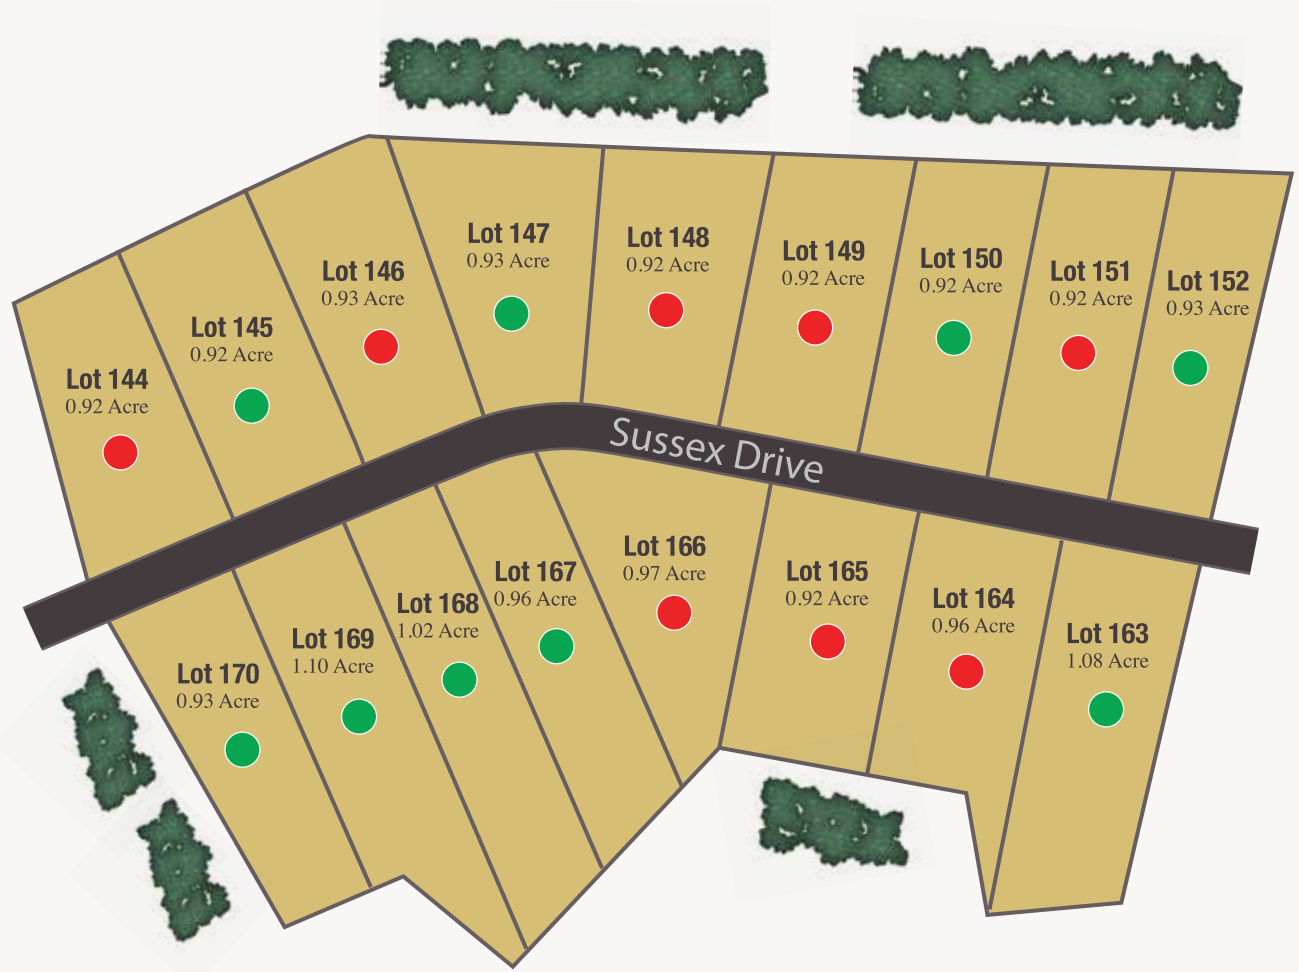

AMBERFIELD

at Falling Waters

PHASE 7A

TREES SHOWN FOR ILLUSTRATIVE PURPOSES ONLY.

● AVAILABLE
 ● HOLD
 ● SOLD
 ● QUICK DELIVERY

06/2023

AMBERFIELD

at Falling Waters

PHASE 7B

TREES SHOWN FOR ILLUSTRATIVE PURPOSES ONLY.

● AVAILABLE
 ● HOLD
 ● SOLD
 ● QUICK DELIVERY

06/2023