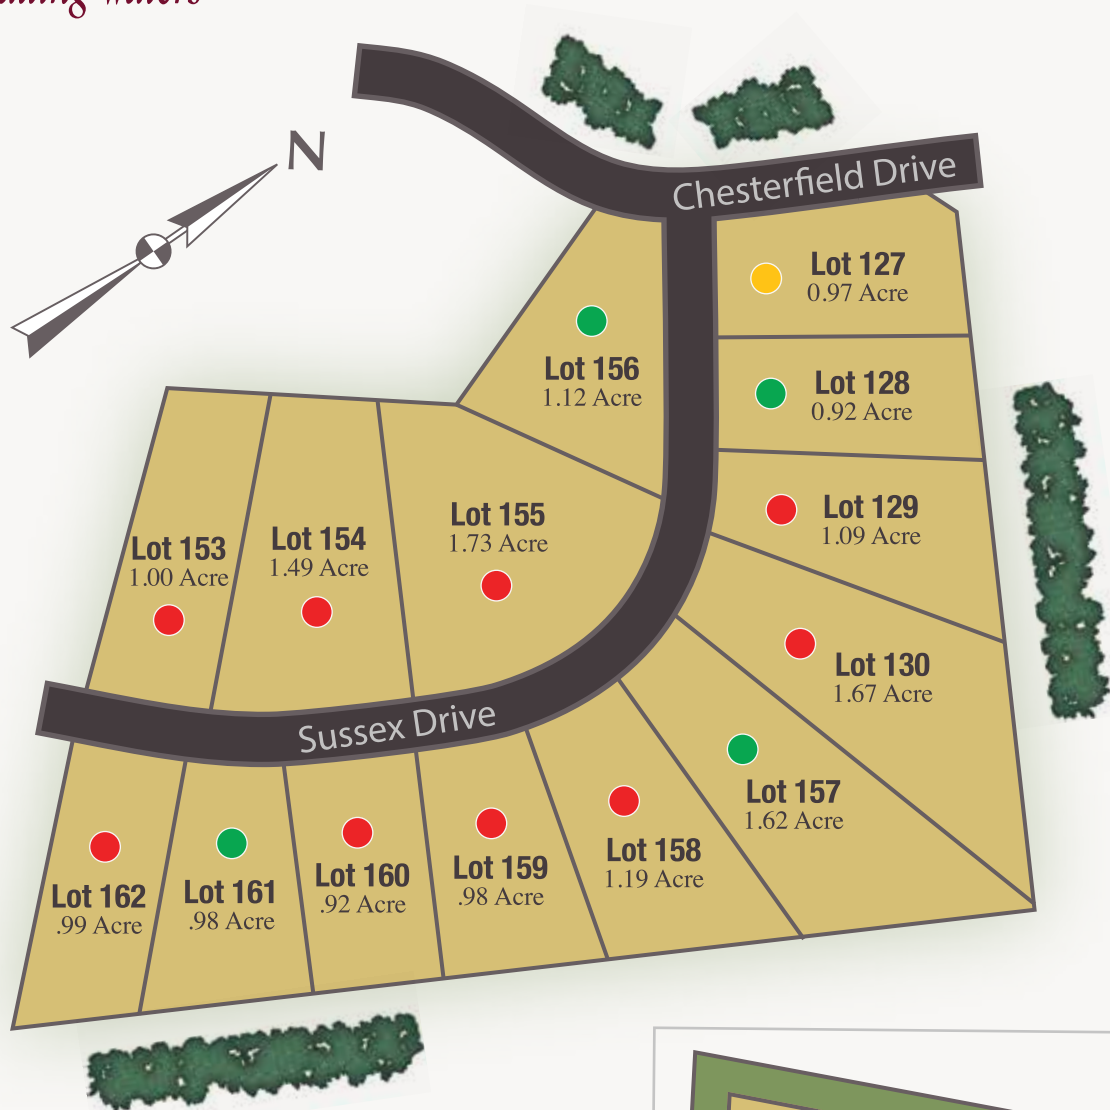

AMBERFIELD

at Falling Waters

PHASE 7A

TREES SHOWN FOR ILLUSTRATIVE PURPOSES ONLY.

- AVAILABLE
- HOLD
- SOLD
- QUICK DELIVERY

1/1/2021

AMBERFIELD

at Falling Waters

PHASE 7B

TREES SHOWN FOR ILLUSTRATIVE PURPOSES ONLY.

● AVAILABLE
 ● HOLD
 ● SOLD
 ● QUICK DELIVERY

10/01/2021