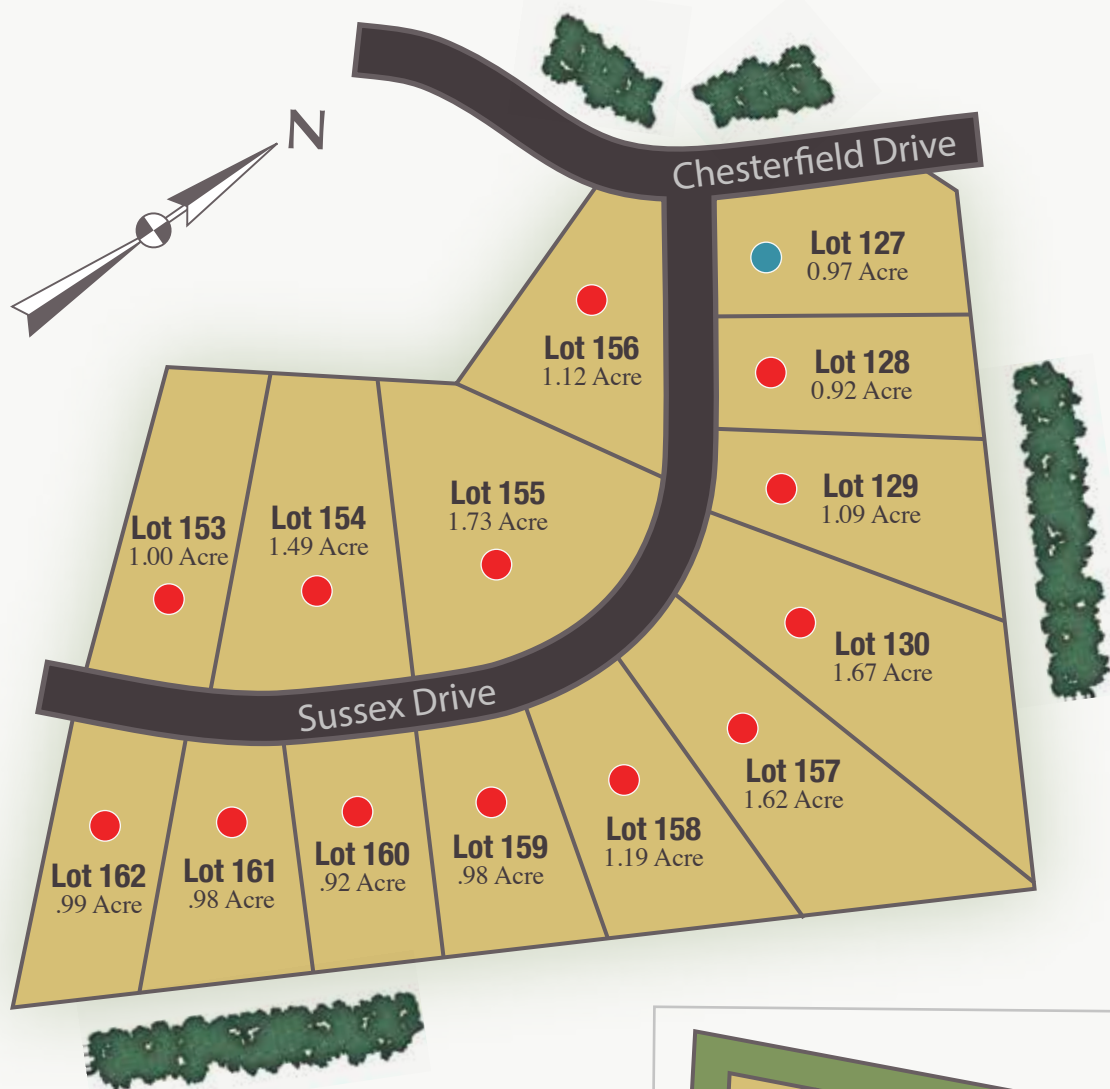

# AMBERFIELD

*at Falling Waters*

## PHASE 7A COMMUNITY CLOSEOUT

TREES SHOWN FOR ILLUSTRATIVE PURPOSES ONLY.

- AVAILABLE
- HOLD
- SOLD
- QUICK DELIVERY

11/01/2024