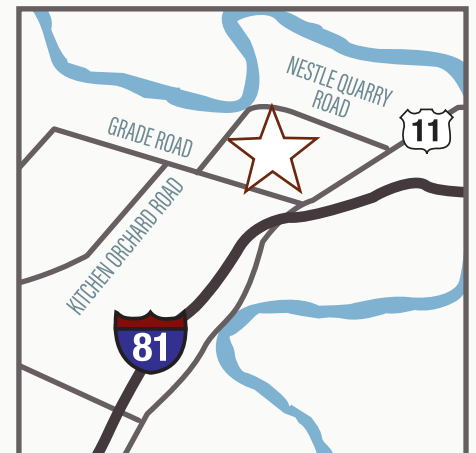

PHASE 2

TREES SHOWN FOR ILLUSTRATIVE PURPOSES ONLY.

● AVAILABLE
 ● HOLD
 ● UNAVAILABLE
 ● QUICK DELIVERY

05/2019

700 NESTLE QUARRY ROAD, FALLING WATERS, WV 25419 - (304) 274-3208 - WWW.MANORHOUSEBUILDERS.COM

* Address is the approximate location of the entrance