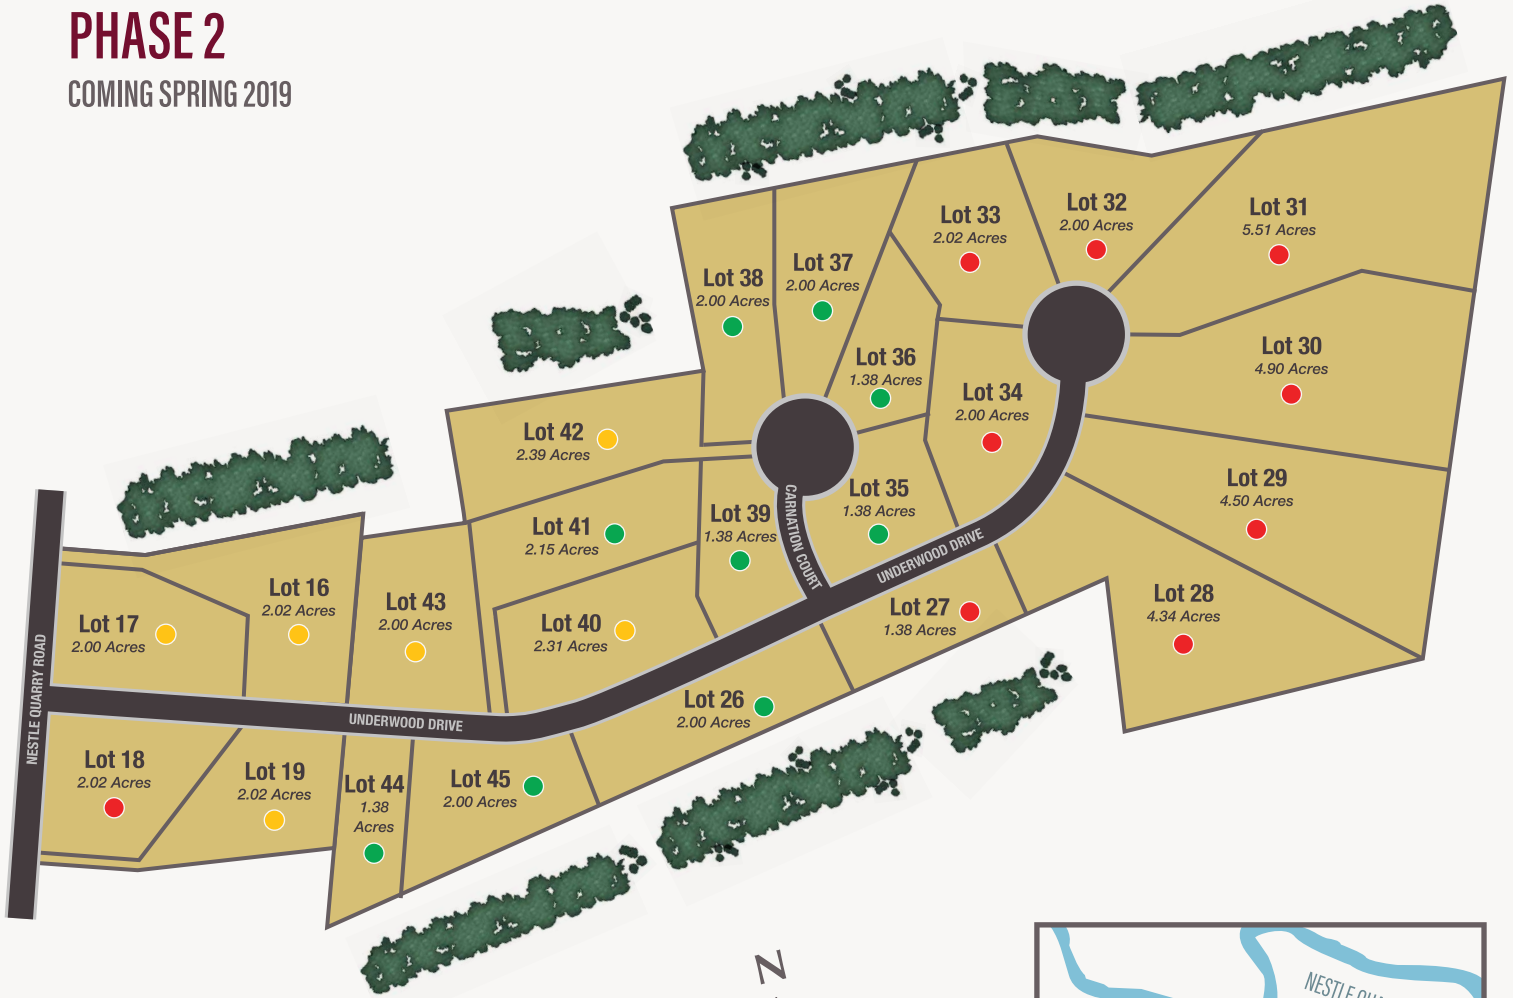

PHASE 2

COMING SPRING 2019

TREES SHOWN FOR ILLUSTRATIVE PURPOSES ONLY.

● AVAILABLE
 ● HOLD
 ● UNAVAILABLE
 ● QUICK DELIVERY

03/2019

700 NESTLE QUARRY ROAD, FALLING WATERS, WV 25419 - (304) 274-3208 - WWW.MANORHOUSEBUILDERS.COM

* Address is the approximate location of the entrance