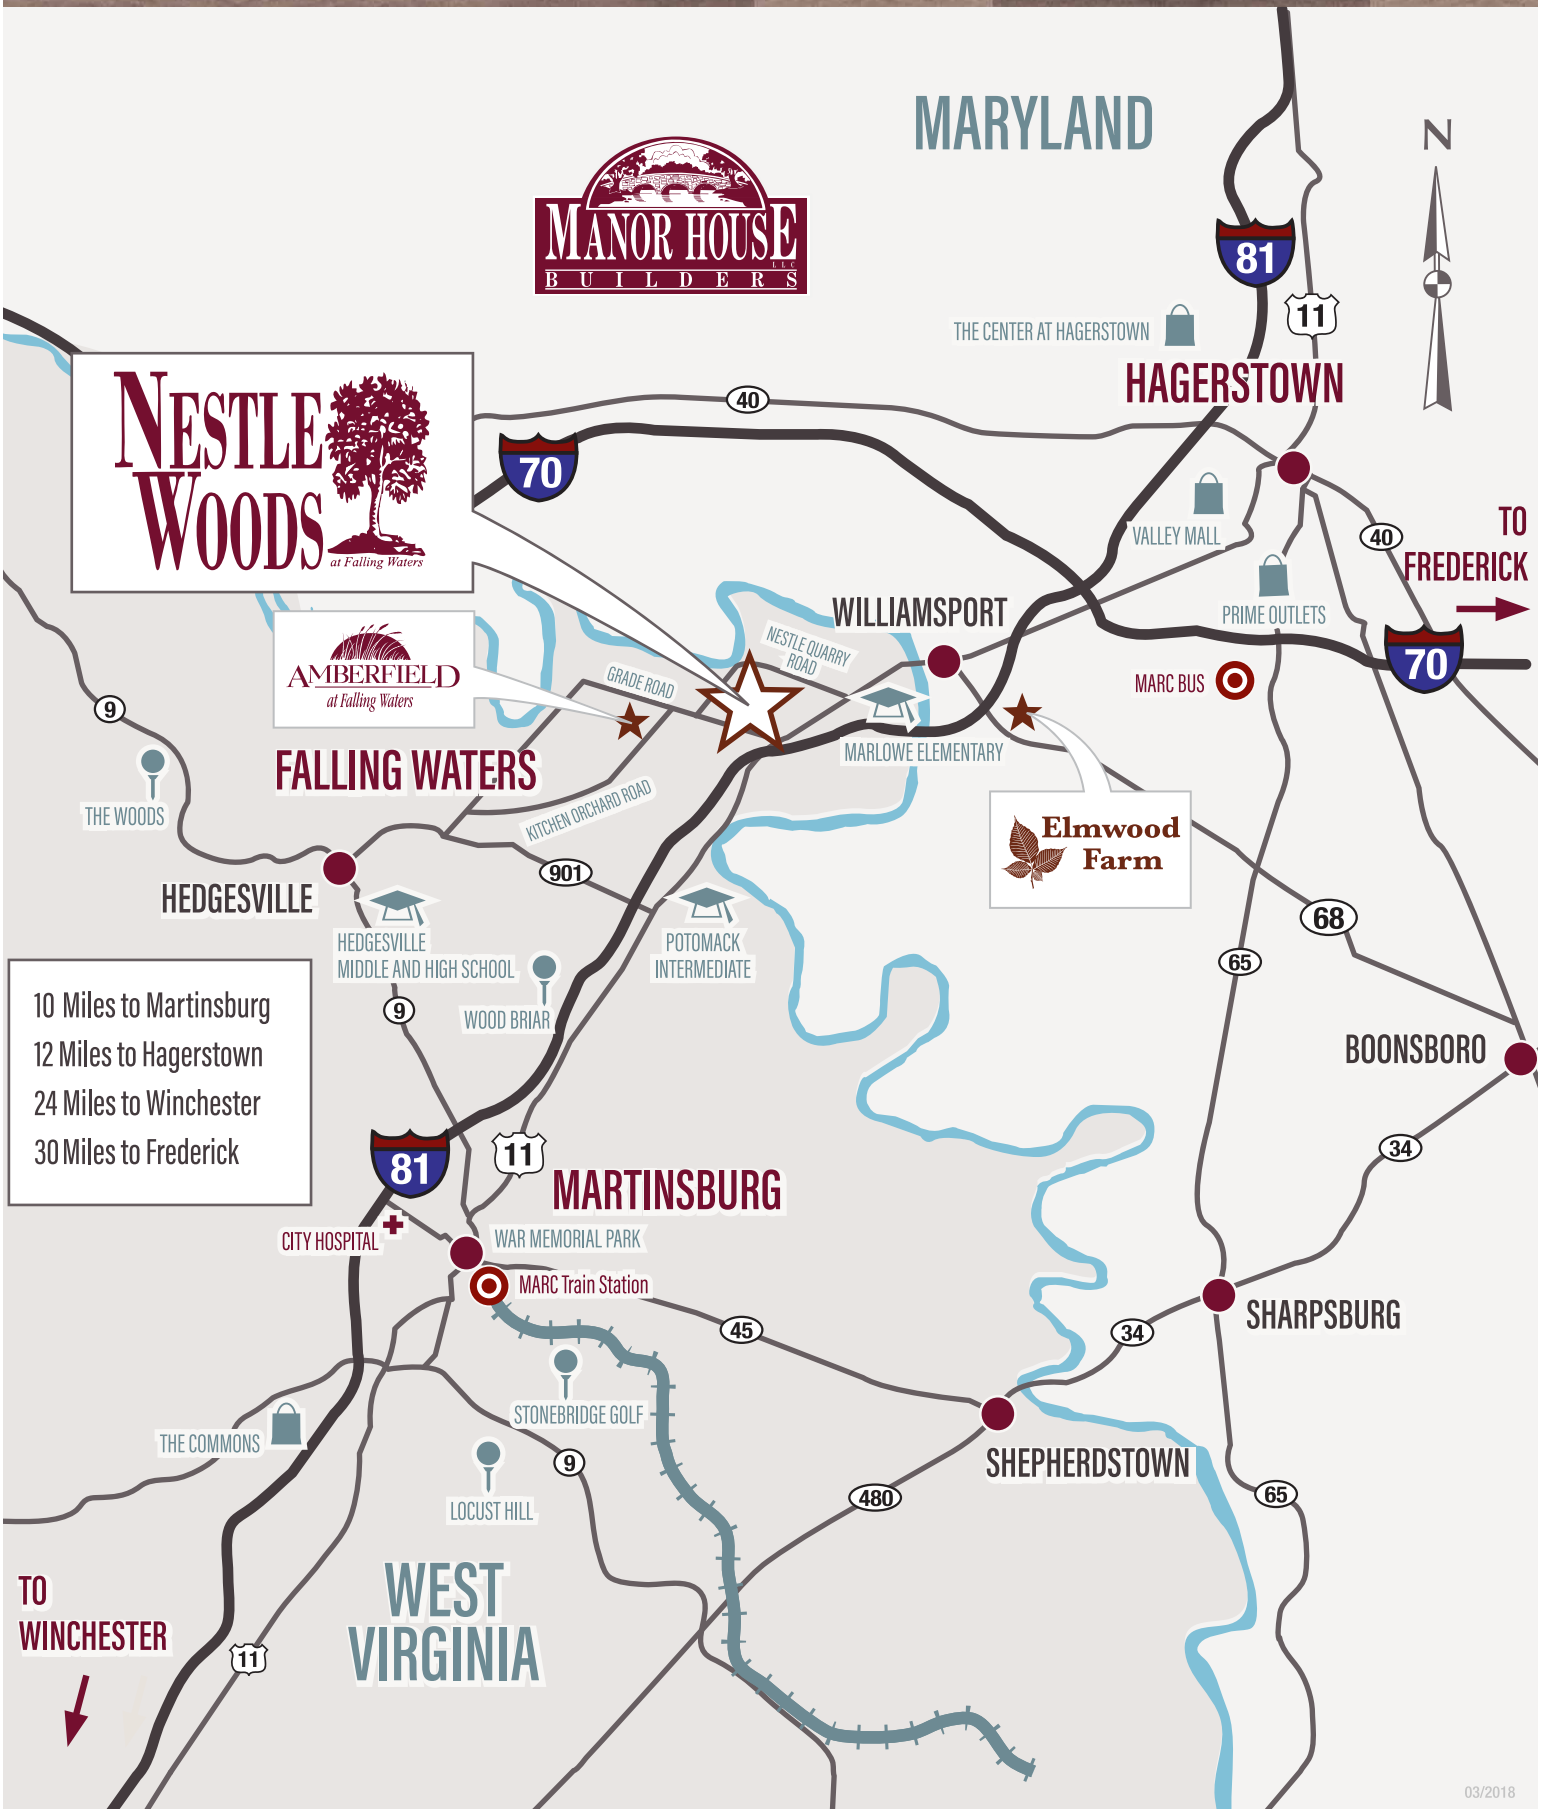

MARYLAND

NESTLE WOODS
at Falling Waters

AMBERFIELD
at Falling Waters

10 Miles to Martinsburg
12 Miles to Hagerstown
24 Miles to Winchester
30 Miles to Frederick

03/2018