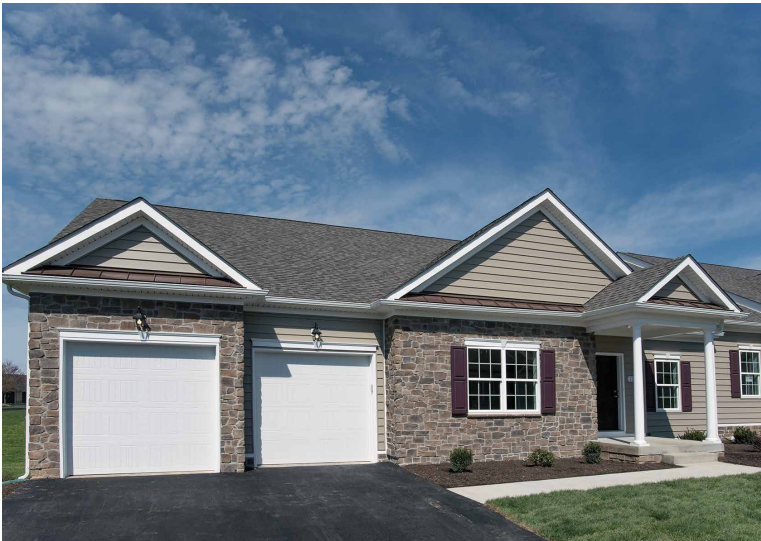

May Delivery Cortland Villas

DON'T WAIT TO BUILD, BUY NOW!

12914 Hawkins Circle | \$424,900
Lot 30 | Cortland Villas Floorplan
2,204 Sq. Ft. | 3 Bedrooms | 2 Baths

12916 Hawkins Circle | \$414,725
Lot 29 | Cortland Villas Floorplan
2,204 Sq. Ft. | 3 Bedrooms | 2 Baths

- Walk Out Basement
- Double Sided Fireplace
- Hardwood Floors
- Gourmet Kitchen
- Zero Exterior Maintenance
- Covered Patio & Deck
- North End Of Hagerstown
- Top School District

*For more information or an appointment to see these beautiful homes contact: Manor House Builders, LLC
call: 240-366-8307 or e-mail: joni@manorhousebuilders.com*